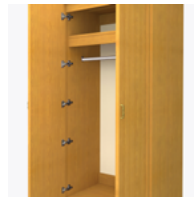

The raised overlay over the bead board design on this collection adds a classic style feature.

Door Hinges

100° self-closing, kitchen-grade Blum® Euro Hinges provide a smooth motion.

Clothes Rod

Standard clothing rod may be attached at ADA height of 48" from the floor.